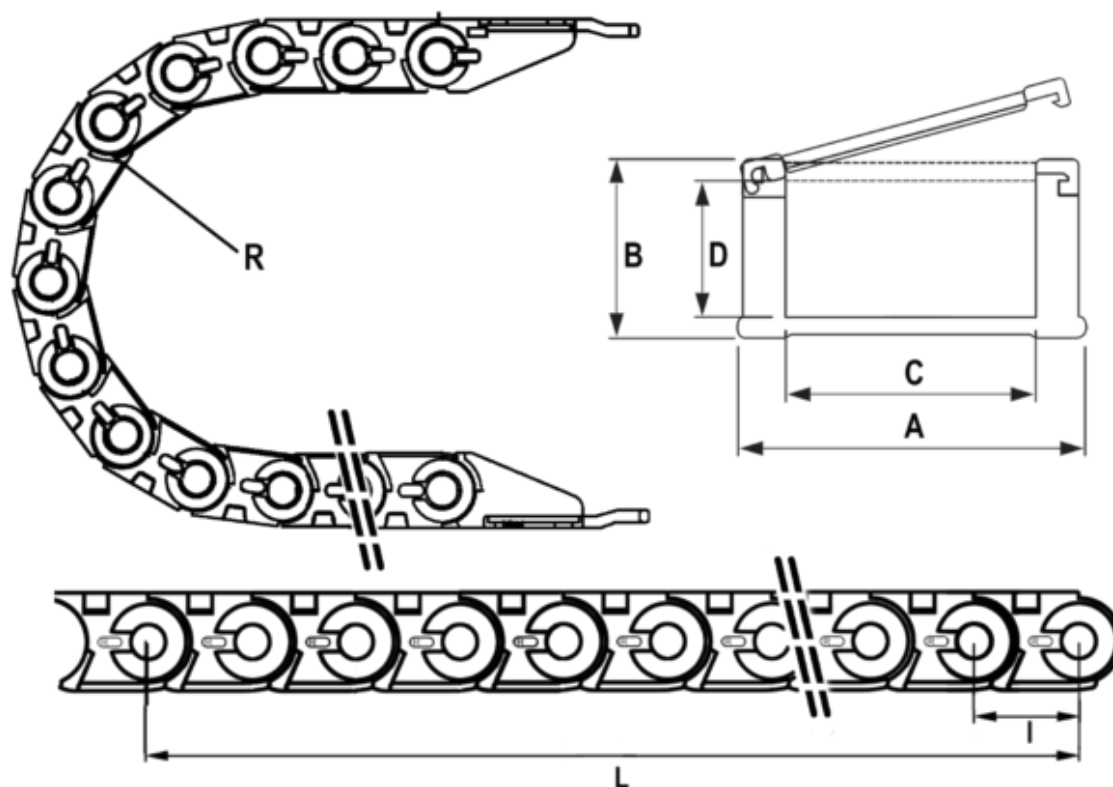

Data Sheet

Article number: 18CPS03050R075

Description: Cable chain, CPS MINI
Type CPS030.50.R75-990L (33 LK)

Measures

Full length	= 990mm
Inside Height	= 19
Inside Width	= 50
Link Length(Pitch)	= 30
Outside Height	= 26
Outside Width	= 64
Radius	= 075